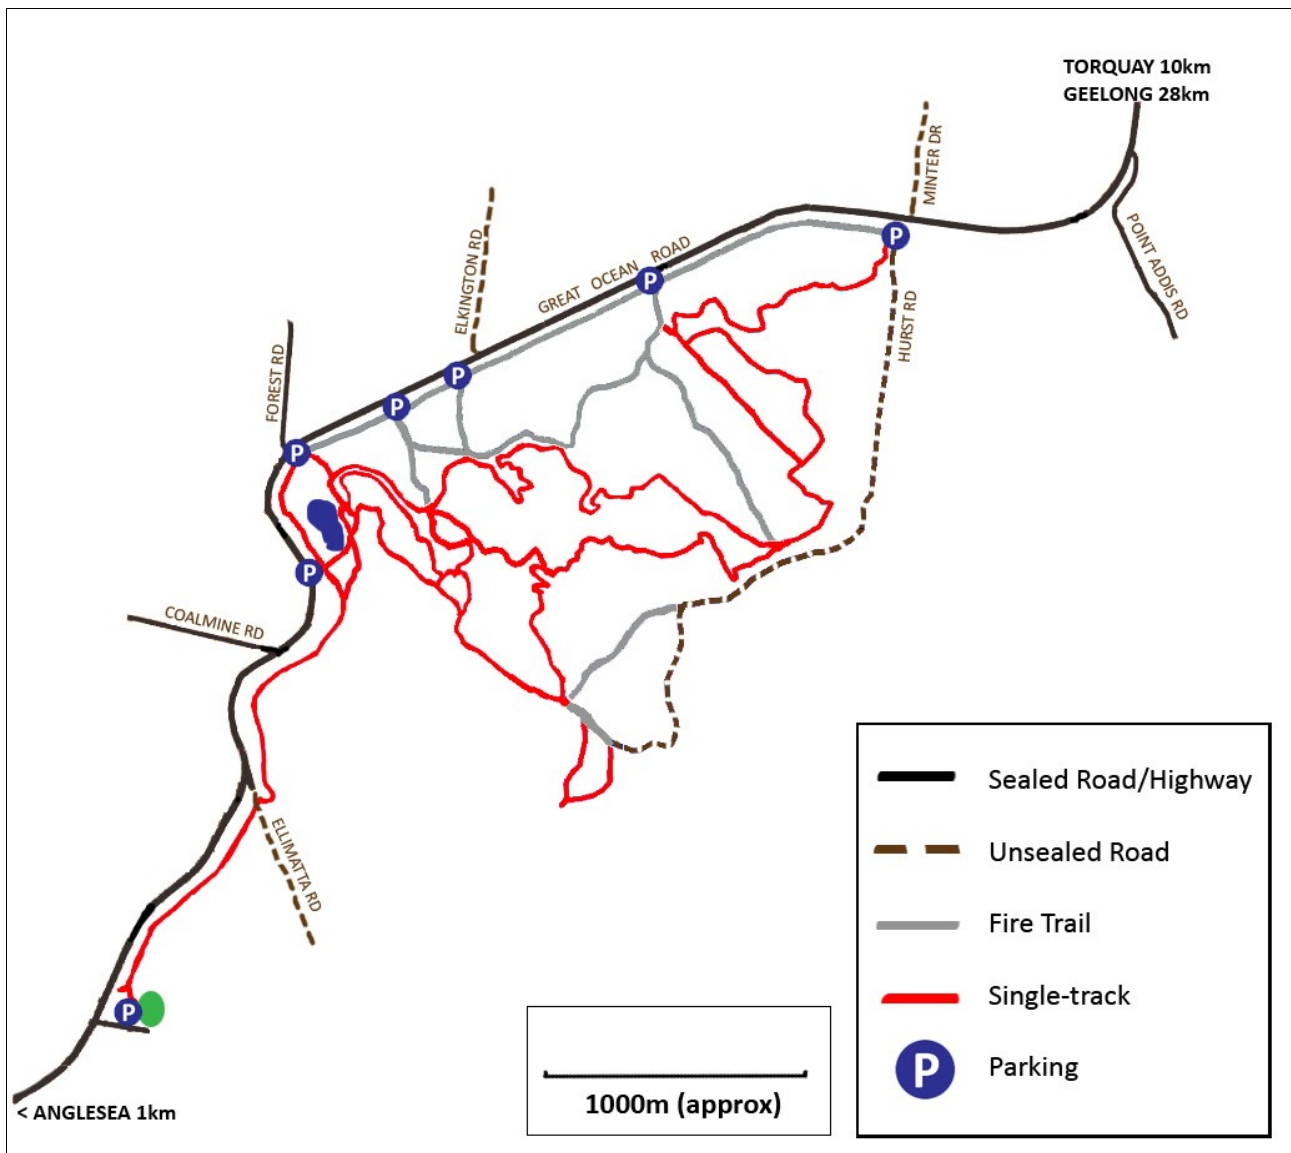

# Anglesea Single-track

Great flowing single-track of intermediate difficulty. Also plenty of fire trail to keep beginners entertained.

Brought to you by [ausoutdoor.com](http://ausoutdoor.com)

Disclaimer: The information contained within [ausoutdoor.com](http://ausoutdoor.com) is used at the users own risk. It is the users responsibility to check track/location conditions and information personally prior to use. [ausoutdoor.com](http://ausoutdoor.com) and its creators accept no responsibility for any injury, loss or damage.